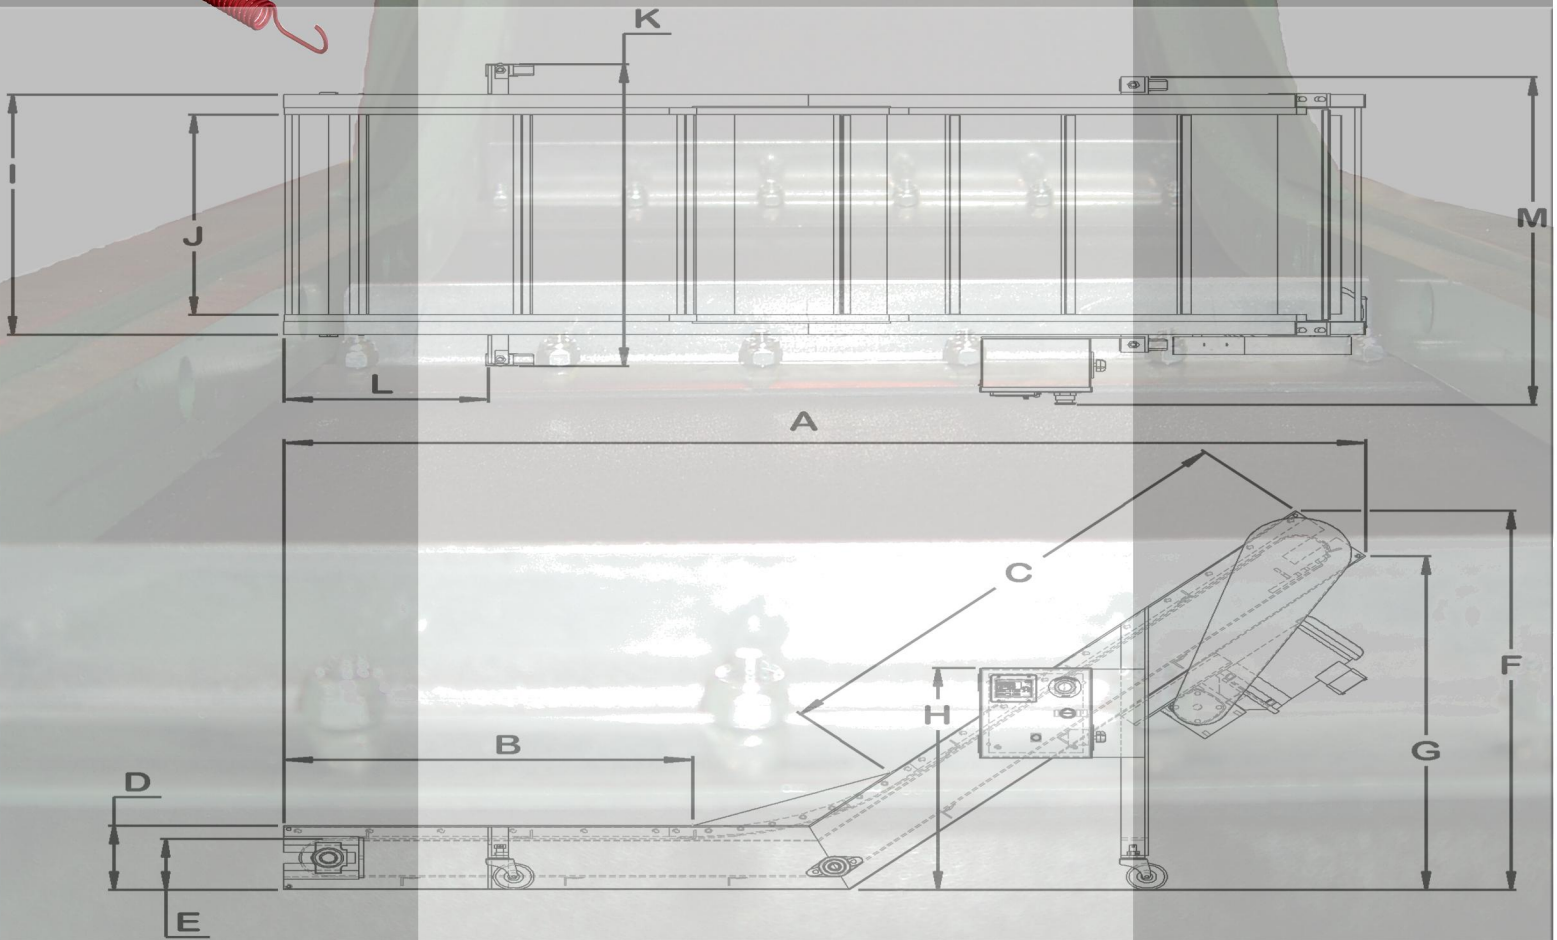

FFC-Incline 24 x 32R

	A	B	C	D	E	F	G	H	I	J	K	L	M
24" BELT	67-1/2	18	42	7-1/4"	5-3/4"	43"	38"	25"	27-1/4"	22-3/4"	34-1/4"	15"	37"
	79-1/2"	30	42	7-1/4"	5-3/4"	43"	38"	25"	27-1/4"	22-3/4"	34-1/4"	15"	37"
	91-1/2"	42	42	7-1/4"	5-3/4"	43"	38"	25"	27-1/4"	22-3/4"	34-1/4"	15"	37"